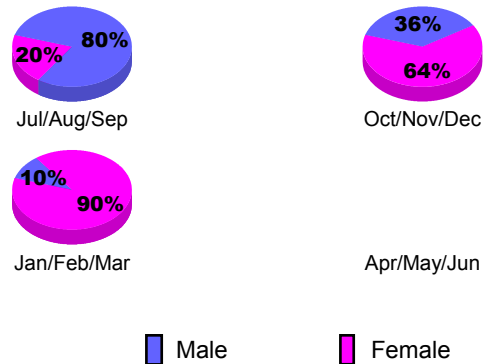

Club Results 2012-2013

Goal, New, Dropped, Gain/Loss

YTD Status Quo Clubs 2012-2013

Status Quo Clubs Compared to Status Quo Members

Club Gain/Loss 2012-2013

MEMBERSHIP

Month	Net Memb Goal	Actual New Memb	Actual Dropped Memb	Gain/Loss of Memb
2012-2013				
Jul/Aug/Sep	5	34	31	3
Oct/Nov/Dec	25	34	27	7
Jan/Feb/Mar	5	44	30	14
Apr/May/Jun	25	29	52	-23
Totals	60	141	140	1

Membership Results 2012-2013

Goal, New, Dropped, Gain/Loss

Gender Comparison 2012-2013

Membership Gain/Loss 2012-2013