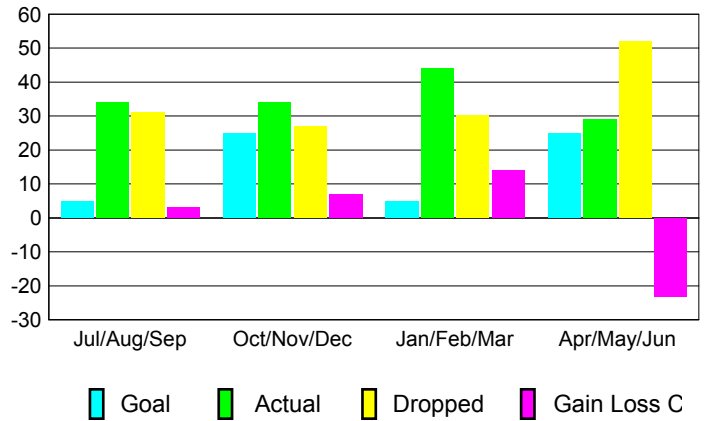

GMT: **John Muller**

Location: **AUSTRALIA**

GMT CA: **7**

CLUBS

Month	New Club Goal	Actual New Clubs	Actual Dropped Clubs	Gain/Loss of Clubs
2012-2013				
Jul/Aug/Sep	0	0	0	0
Oct/Nov/Dec	1	0	0	0
Jan/Feb/Mar	0	0	1	-1
Apr/May/Jun	1	0	1	-1
Totals	2	0	2	-2

Club Results 2012-2013

Goal, New, Dropped, Gain/Loss

YTD Status Quo Clubs 2012-2013

Status Quo Clubs Compared to Status Quo Members

Club Gain/Loss 2012-2013

MEMBERSHIP

Month	Net Memb Goal	Actual New Memb	Actual Dropped Memb	Gain/Loss of Memb
2012-2013				
Jul/Aug/Sep	5	34	31	3
Oct/Nov/Dec	25	34	27	7
Jan/Feb/Mar	5	44	30	14
Apr/May/Jun	25	29	52	-23
Totals	60	141	140	1

Membership Results 2012-2013

Goal, New, Dropped, Gain/Loss

Gender Comparison 2012-2013

Membership Gain/Loss 2012-2013