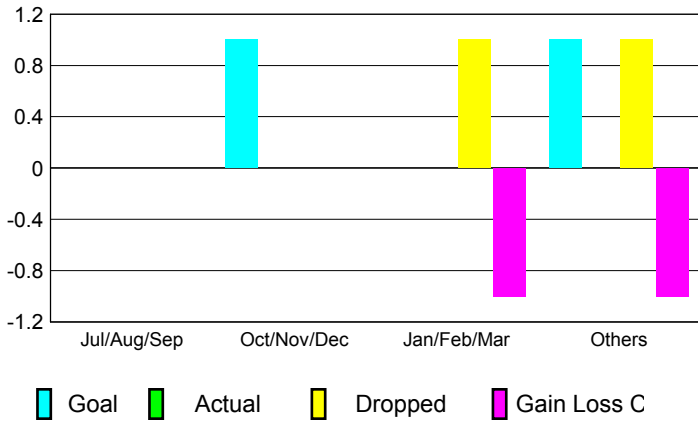

GMT: **John Muller**

Location: **AUSTRALIA**

GMT CA: **7**

CLUBS

Month	New Club Goal	Actual New Clubs	Actual Dropped Clubs	Gain/Loss of Clubs
2012-2013				
Jul/Aug/Sep	0	0	0	0
Oct/Nov/Dec	1	0	0	0
Jan/Feb/Mar	0	0	1	-1
Apr/May/Jun	1	0	1	-1
Totals	2	0	2	-2

Club Results 2012-2013

Goal, New, Dropped, Gain/Loss

YTD Status Quo Clubs 2012-2013

Status Quo Clubs Compared to Status Quo Members

Club Gain/Loss 2012-2013

MEMBERSHIP

Month	Net Memb Goal	Actual New Memb	Actual Dropped Memb	Gain/Loss of Memb
2012-2013				
Jul/Aug/Sep	5	34	31	3
Oct/Nov/Dec	25	34	27	7
Jan/Feb/Mar	5	44	30	14
Apr/May/Jun	25	29	52	-23
Totals	60	141	140	1